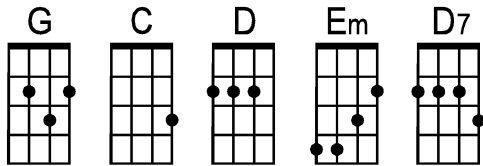

Brown-Eyed Girl

by Van Morrison

Intro chords and riff: **play twice**

G | C | G | D |
 A--2--3---5--3--2---7--9---10--9--7---2--3---5--3--2--0-----0---
 E--3--5---7--5--3---8--10--12--10--8---3--5---7--5--3-----2-3---2-

G | C | G | D |
 Hey, where did we go days when the rains came
 G | C | G | D |
 Down in the hollow playin' a new game
 G | C | G | D |
 Laughin' and a runnin' (hey, hey) skippin' and a jumpin'
 G | C | G | D |
 In the mis-ty morn-ing fog with our hearts a thumpin'
 | C | D | G | Em | C | D | G | D7 |
 and you, my brown-eyed girl, yo-ou, my-y brown-eyed girl.

G | C | G | D |
 Whate-ver happ-ened to Tuesday and So Slow
 G | C | G | D |
 Goin' down to the old mine with a tran-sis-tor ra-di-o
 G | C | G | D |
 Standin' in the sunlight laughin' Hidin' be-hind a rainbow's wall
 G | C | G | D |
 Slippin' and a slidin' All a-long the wat-er-fall
 . | C | D | G | Em | C | D | G |
 with you, my brown-eyed girl yo-ou, my-y brown-eyed girl.

G | C | G | D |
 So hard to find my way now that I'm all on my own
 G | C | G | D |
 I saw you just the other day, my, how you have grown.
 G | C | G | D |
 Cast my memory back there Lord. Some-times I'm over-come thinkin' bout it
 G | C | G | D |
 Makin' love in the green grass be-hi-ind the sta-di-um
 . | C | D | G | Em | C | D | G |
 With you, my brown-eyed girl yo-ou, my-y brown-eyed girl.